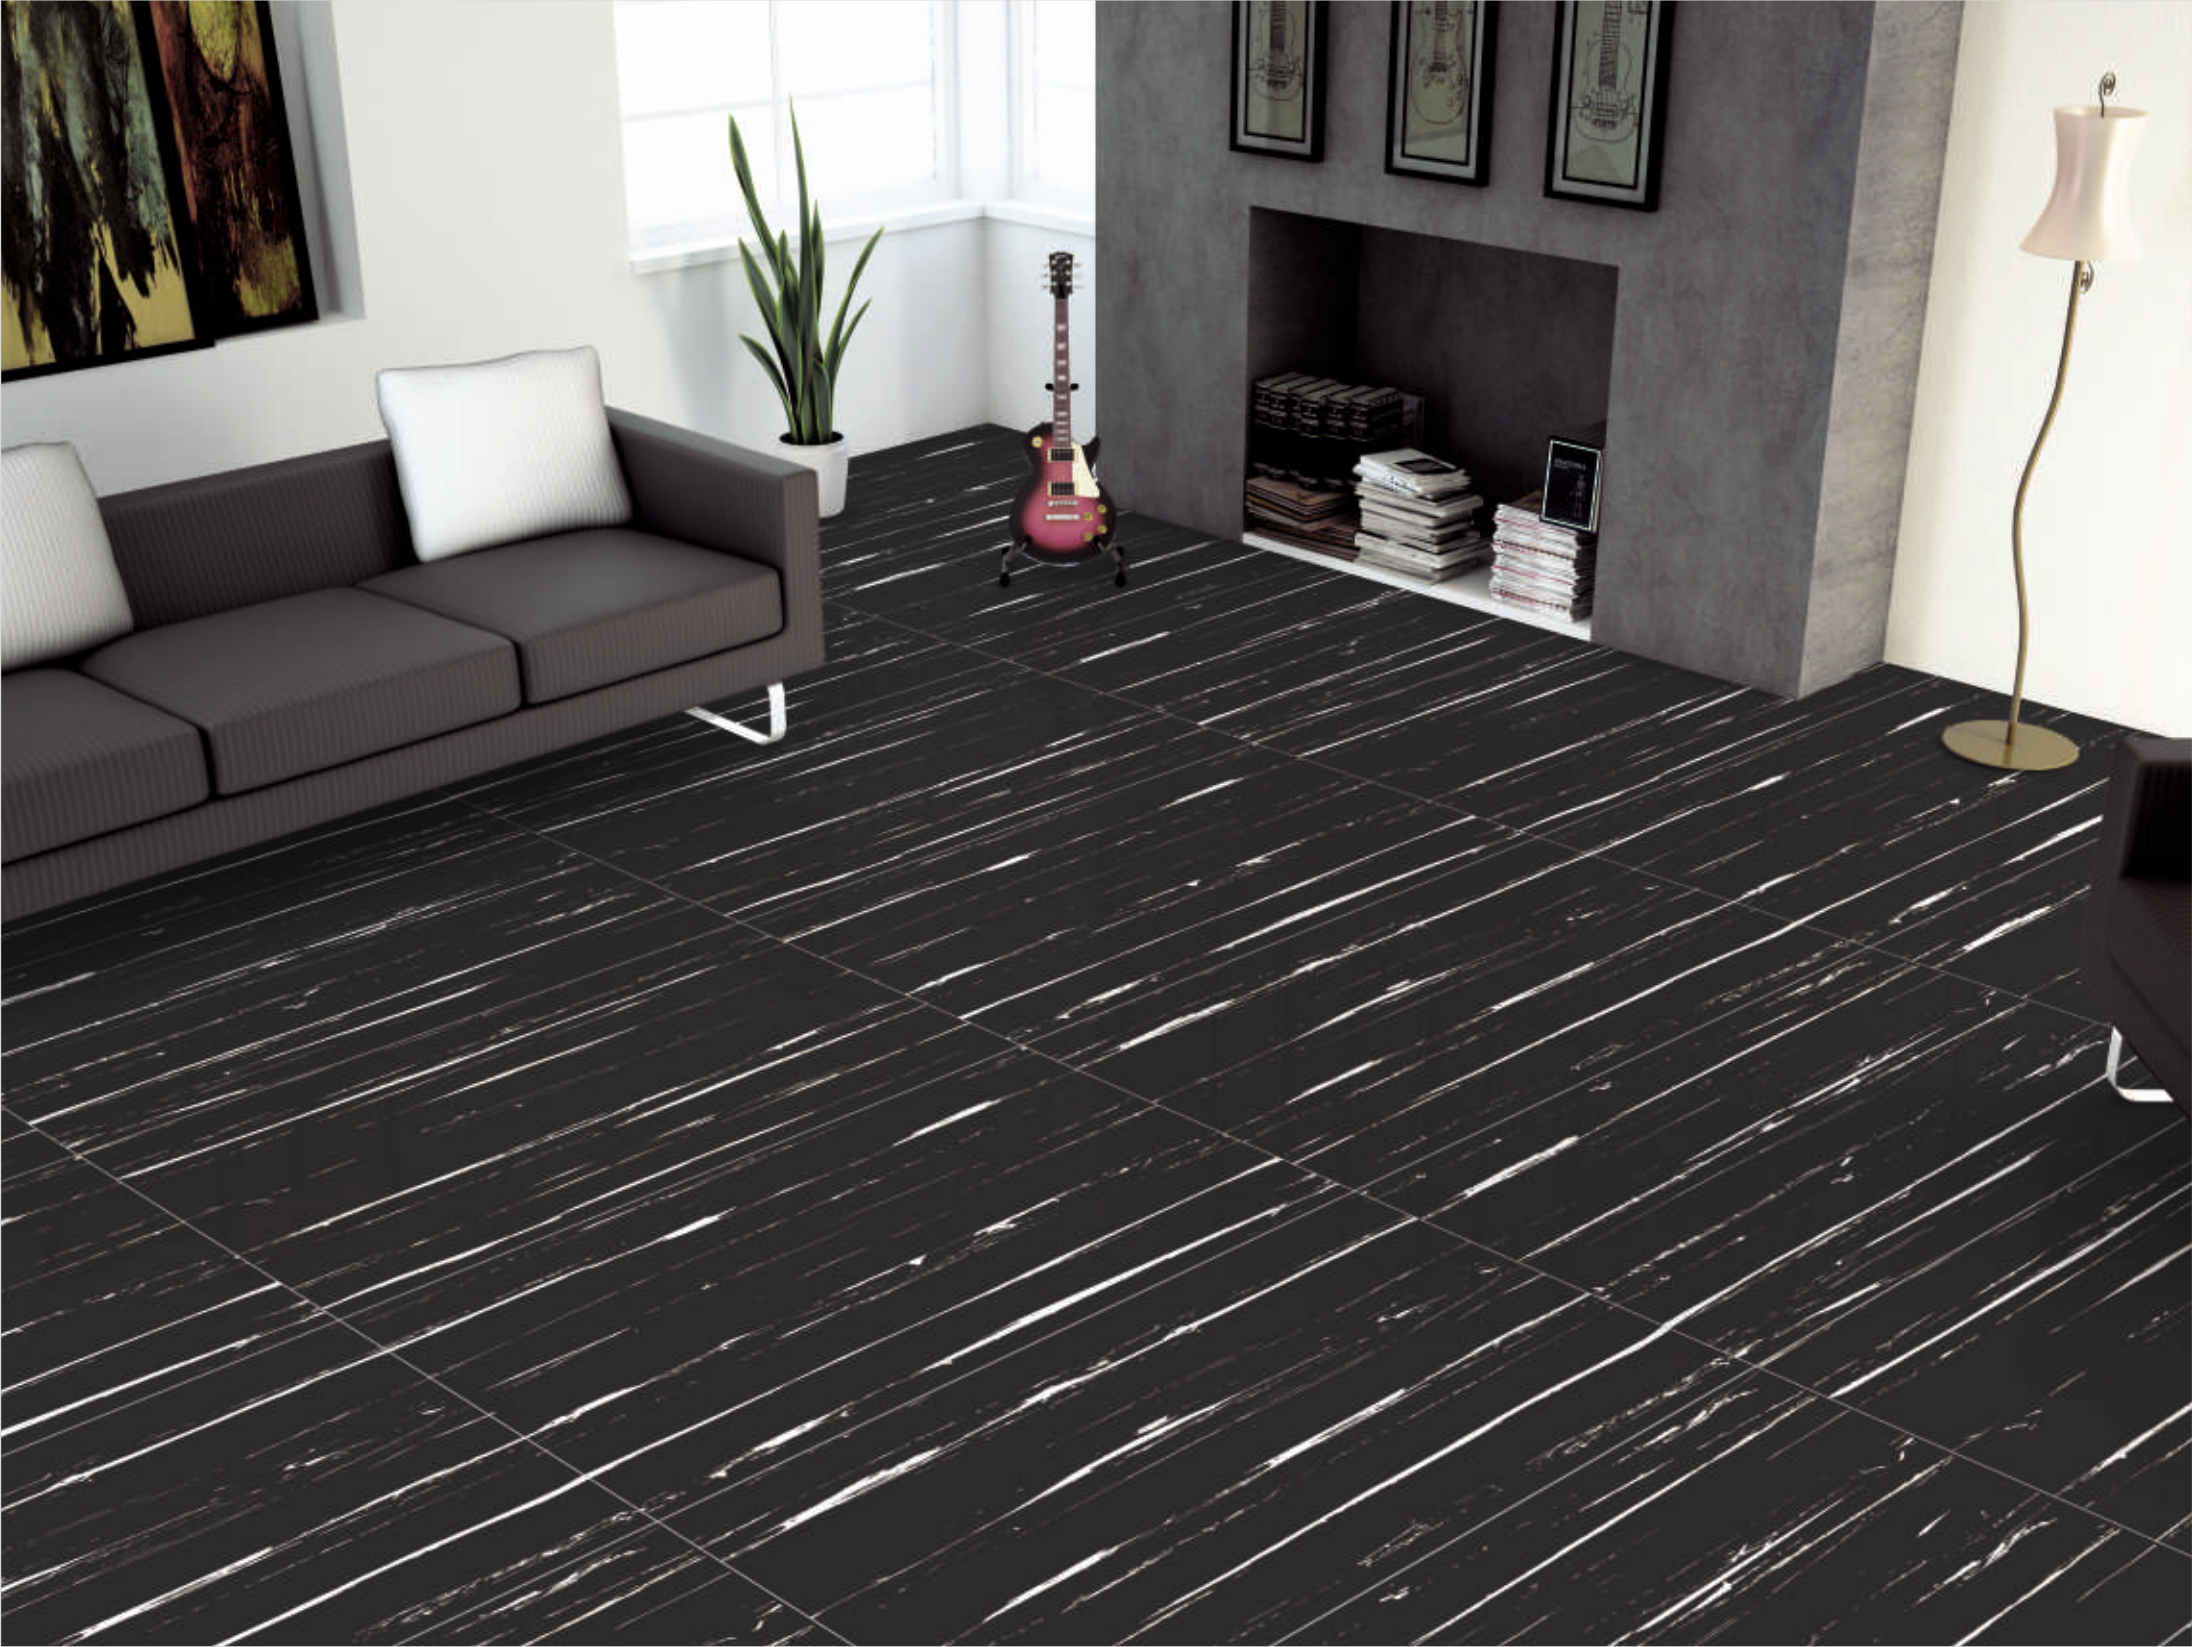

WALL &
FLOOR

INDOOR
USE

HEAVY
TRAFFIC

DG BLACK MARINE

4 Random